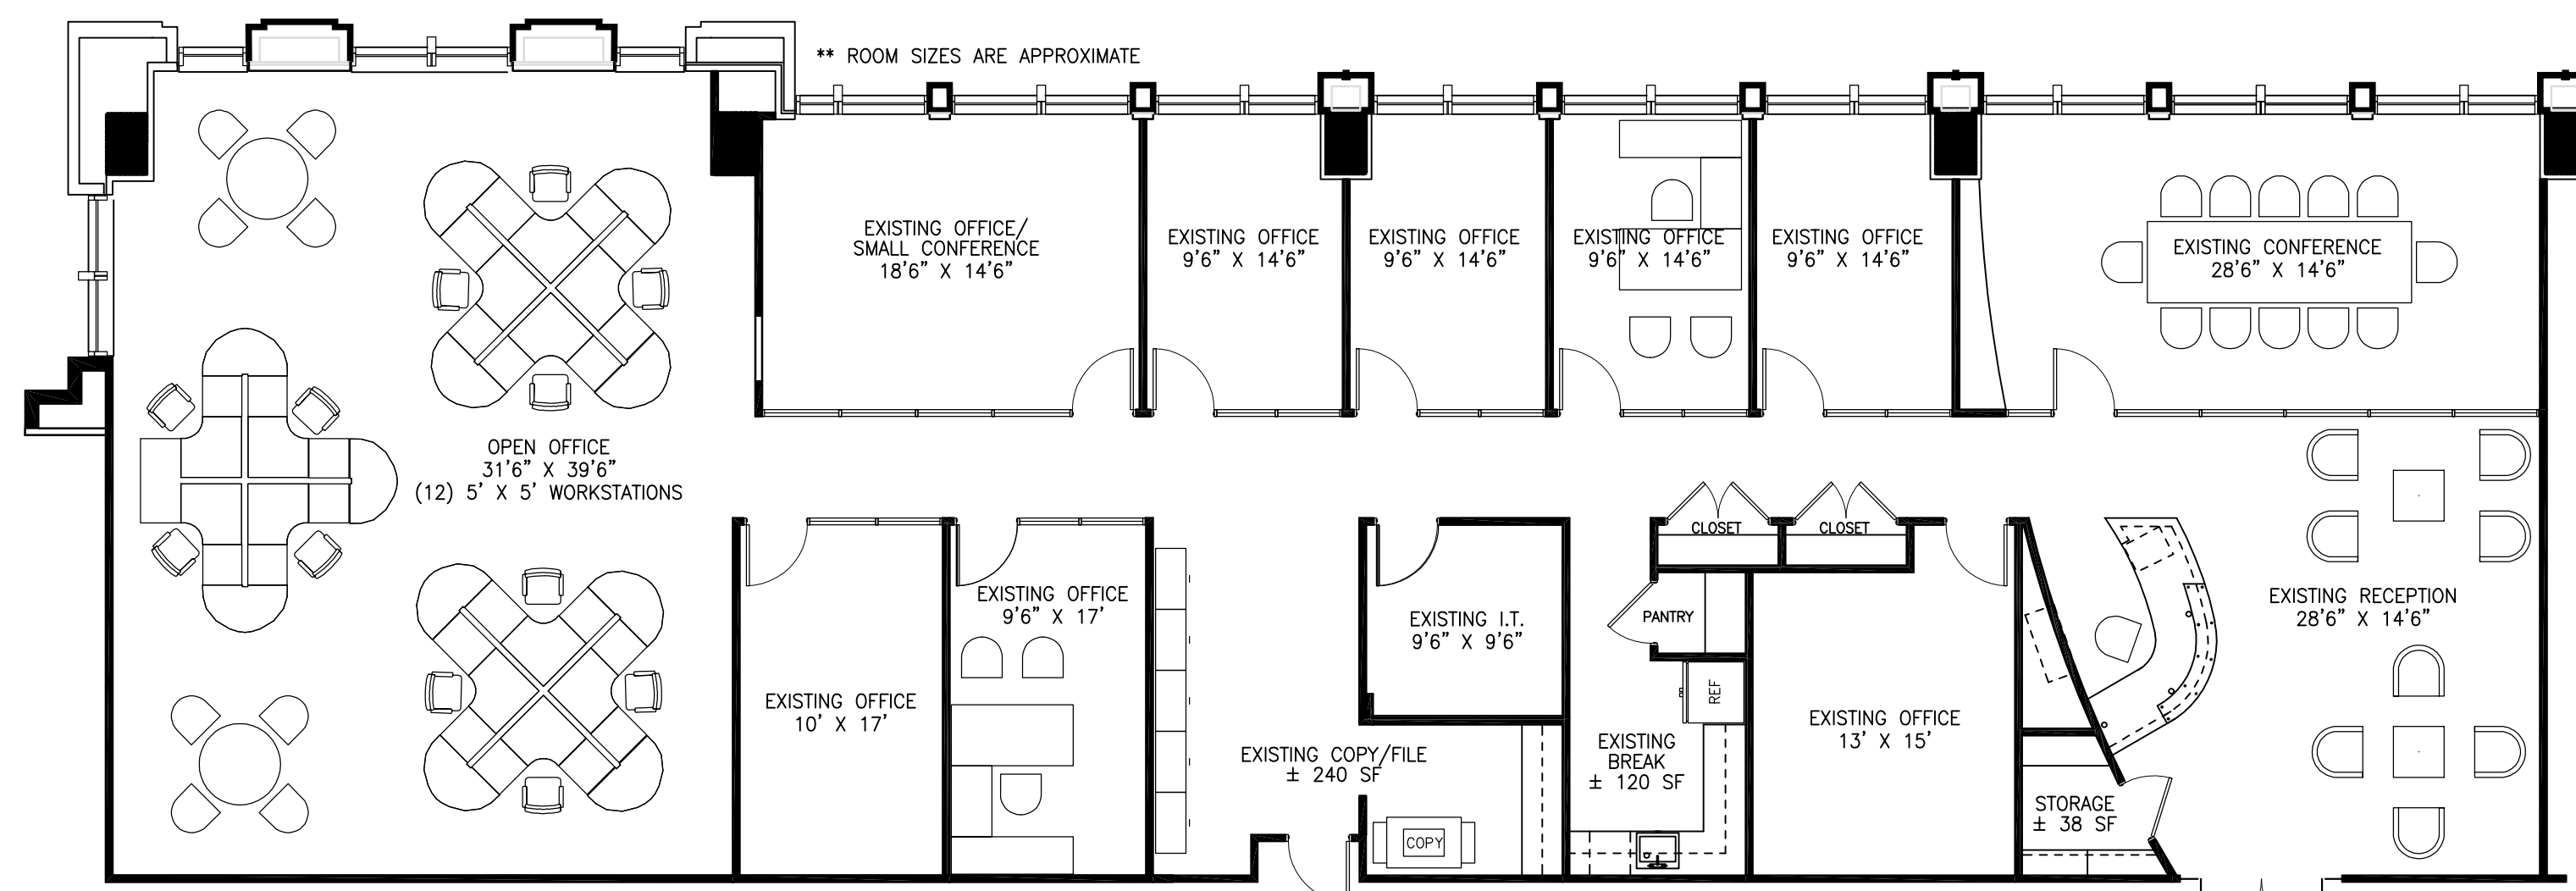

5080 Spectrum Drive
Suite 115 East
Addison, TX 75001
T: 972.385.3991
interprisedesign.com

ROSEWOOD COURT

2101 CEDAR SPRINGS RD
DALLAS, TX 75201

1 OPTION A
SCALE: 1/8"=1'-0"

2 OPTION B
SCALE: 1/8"=1'-0"

4 OPTION B ALTERNATE
SCALE: 1/8"=1'-0"

3 OPTION C
SCALE: 1/8"=1'-0"

12TH FLOOR
KEY PLAN

NO.	ISSUED FOR	DATE
	REVIEW	08-18-16
	PRICING	
	ENGINEERING	
	TAS REVIEW	
	BID	
	CONSTRUCTION	
	REVISION	08-22-16

RHONDA KRAFT
TEXAS REGISTERED INTERIOR DESIGNER
TBAE REGISTRATION NO. 1603
08-18-16
NOT TO BE USED FOR
REGULATORY APPROVAL,
PERMIT OR CONSTRUCTION.

**SPEC SUITE
SUITE 1250**

DATE	SCALE	TITLE
08-16-16	1/8"=1'-0"	SPACE PLAN #1
DESIGNED BY	CHECKED BY	
MKN	RNK	
SQ. FT.	SQ. FT.	
N/A	5,526	
PROJ. NO.		
		10556-35320
		SHEET NO.

SP1.12