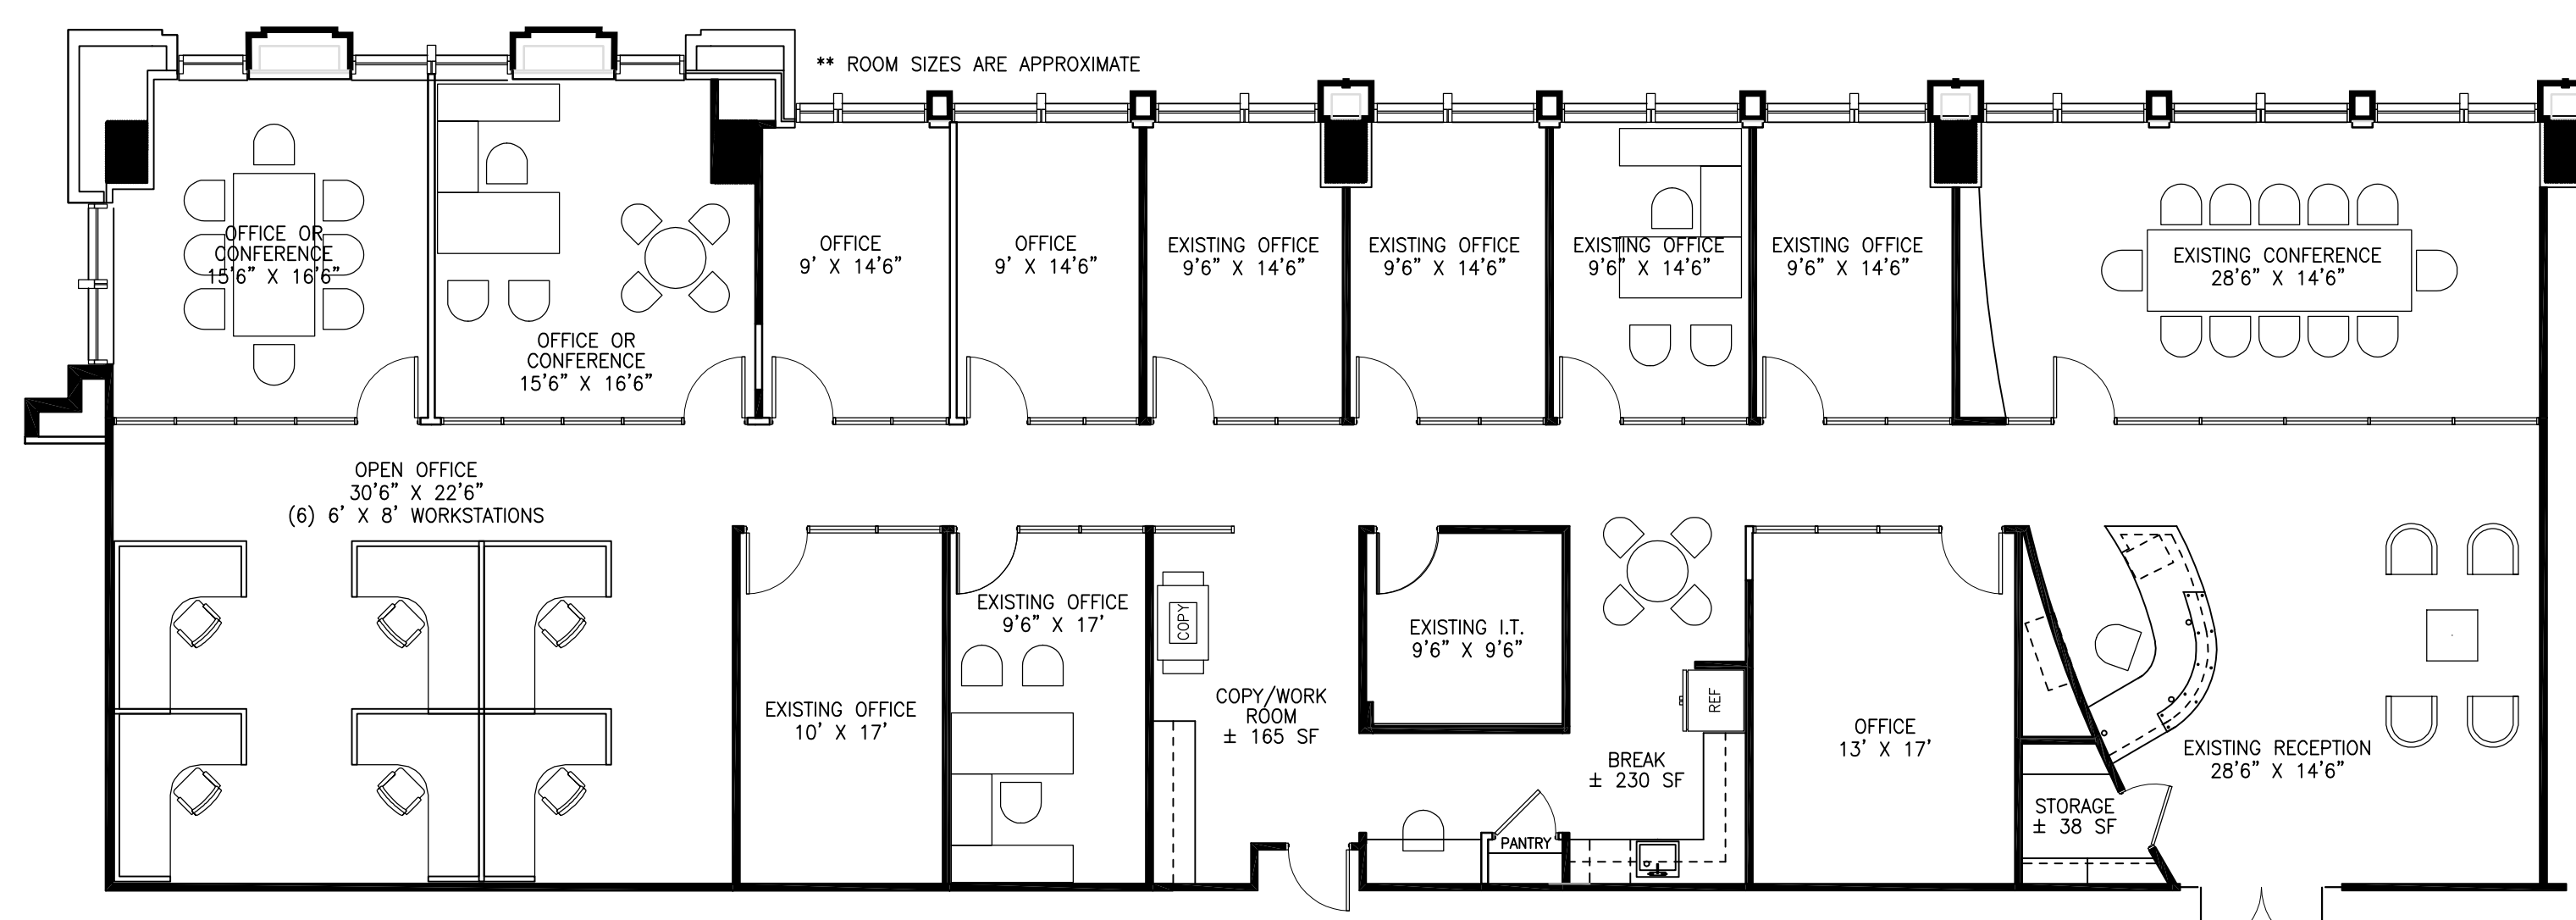

5080 Spectrum Drive
Suite 115 East
Addison, TX 75001
T: 972.385.3991
interprisedesign.com

ROSEWOOD COURT

2101 CEDAR SPRINGS RD
DALLAS, TX 75201

1 OPTION A
SCALE: 1/8"=1'-0"

2 OPTION B
SCALE: 1/8"=1'-0"

4 OPTION B ALTERNATE
SCALE: 1/8"=1'-0"

3 OPTION C
SCALE: 1/8"=1'-0"

12TH FLOOR
KEY PLAN

NO.	ISSUED FOR	DATE
	REVIEW	08-18-16
	PRICING	
	ENGINEERING	
	TAS REVIEW	
	BID	
	CONSTRUCTION	
	REVISION	08-22-16

RHONDA KRAFT
TEXAS REGISTERED INTERIOR DESIGNER
TBAE REGISTRATION NO. 1603
08-18-16
NOT TO BE USED FOR
REGULATORY APPROVAL,
PERMIT OR CONSTRUCTION.

**SPEC SUITE
SUITE 1250**

DATE	SCALE	TITLE
08-16-16	1/8"=1'-0"	SPACE PLAN #1
DESIGNED BY	CHECKED BY	
MKN	RNK	
SQ. FT.	SQ. FT.	
N/A	5,526	
PROJ. NO.		
		10556-35320
		SHEET NO.

SP1.12