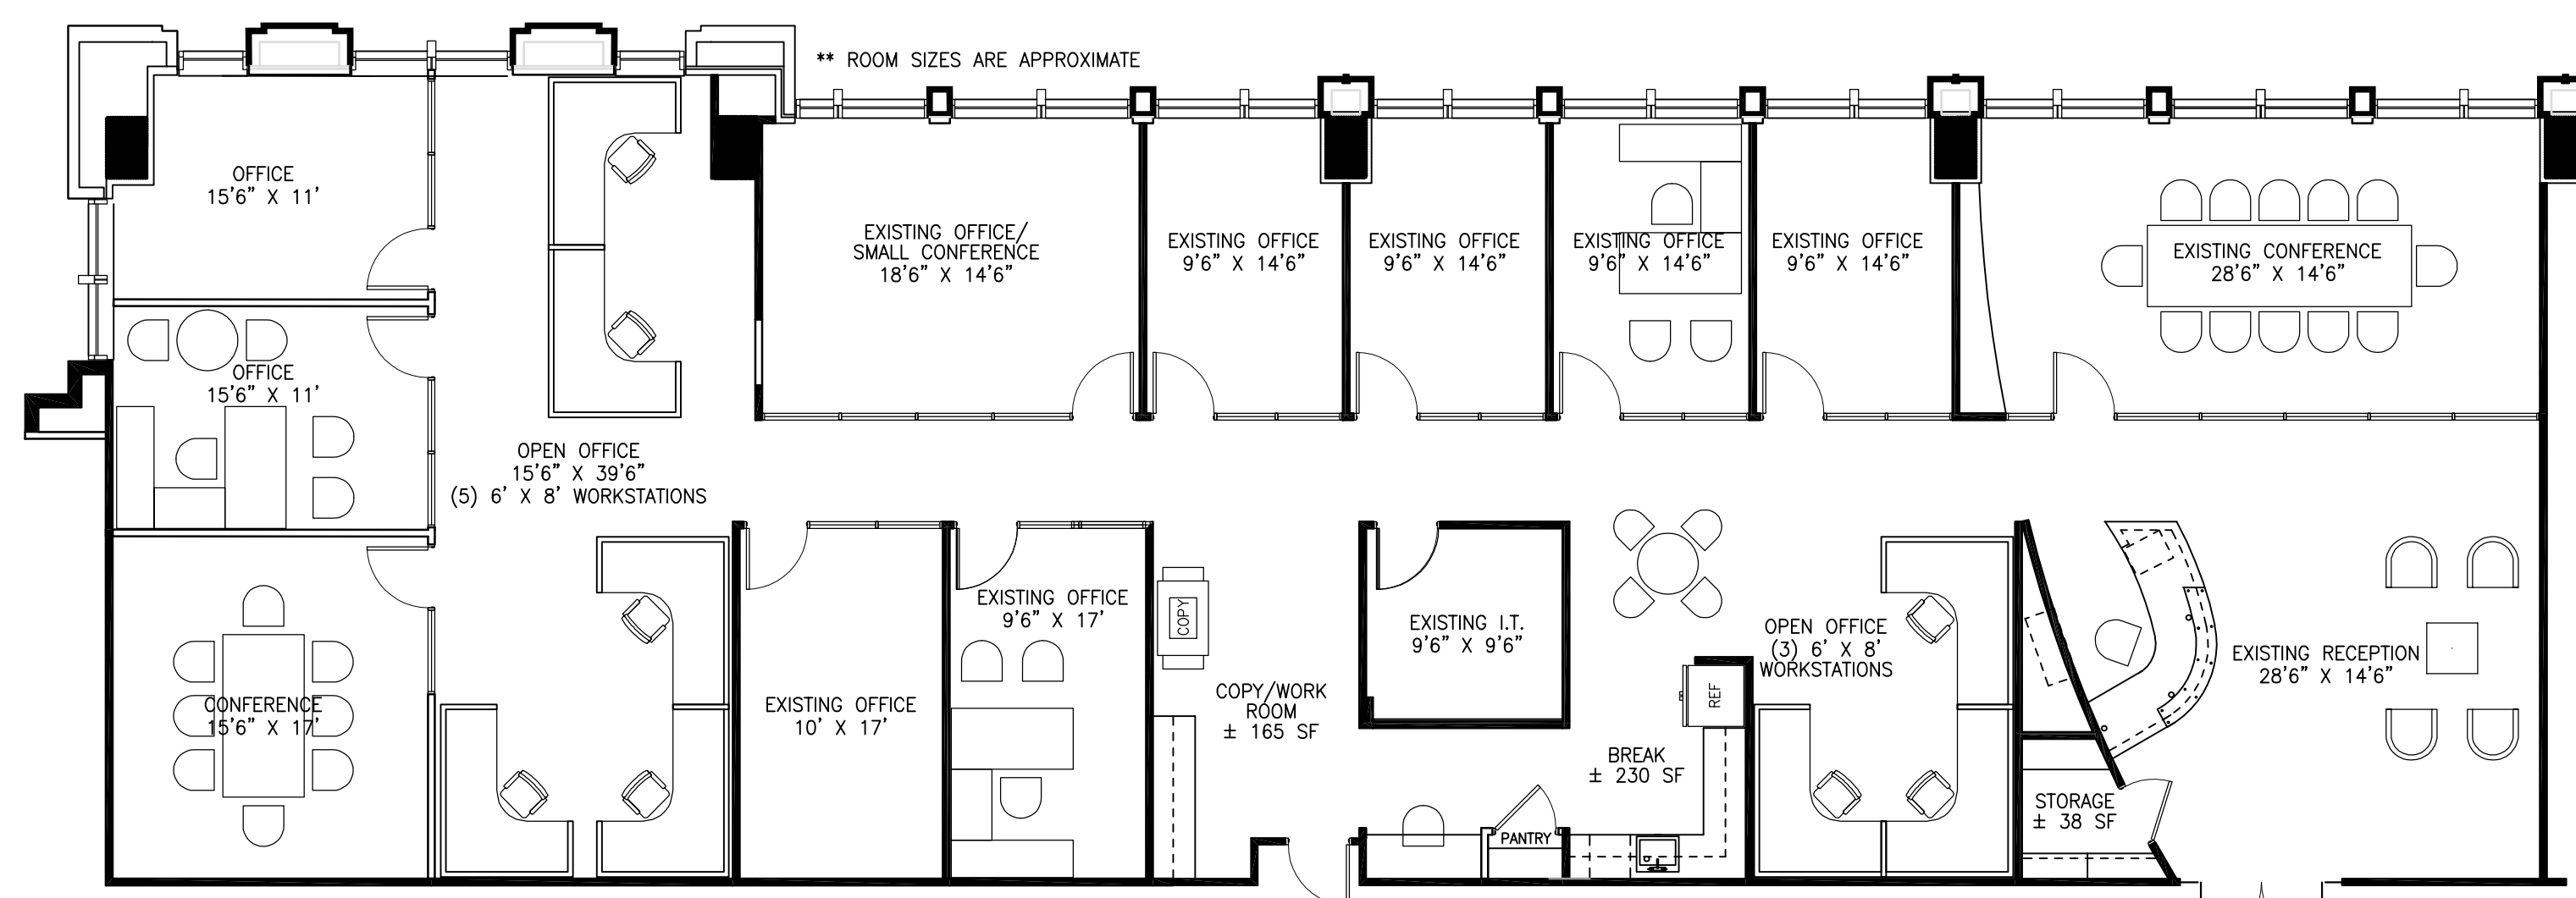

5080 Spectrum Drive
Suite 115 East
Addison, TX 75001
T: 972.385.3991
interprisedesign.com

ROSEWOOD COURT

2101 CEDAR SPRINGS RD
DALLAS, TX 75201

1 OPTION A
SCALE: 1/8"=1'-0"

2 OPTION B
SCALE: 1/8"=1'-0"

4 OPTION B ALTERNATE
SCALE: 1/8"=1'-0"

3 OPTION C
SCALE: 1/8"=1'-0"

12TH FLOOR
KEY PLAN

NO.	ISSUED FOR	DATE
	REVIEW	08-18-16
	PRICING	
	ENGINEERING	
	TAS REVIEW	
	BID	
	CONSTRUCTION	
	REVISION	08-22-16

RHONDA KRAFT
TEXAS REGISTERED INTERIOR DESIGNER
TBAE REGISTRATION NO. 1603
08-18-16
NOT TO BE USED FOR
REGULATORY APPROVAL,
PERMIT OR CONSTRUCTION.

**SPEC SUITE
SUITE 1250**

DATE	SCALE	TITLE
08-16-16	1/8"=1'-0"	SPACE PLAN #1
DESIGNED BY	CHECKED BY	
MKN	RNK	
SQ. FT.	SQ. FT.	
N/A	5,526	
PROJ. NO.		
		10556-35320
		SHEET NO.

SP1.12