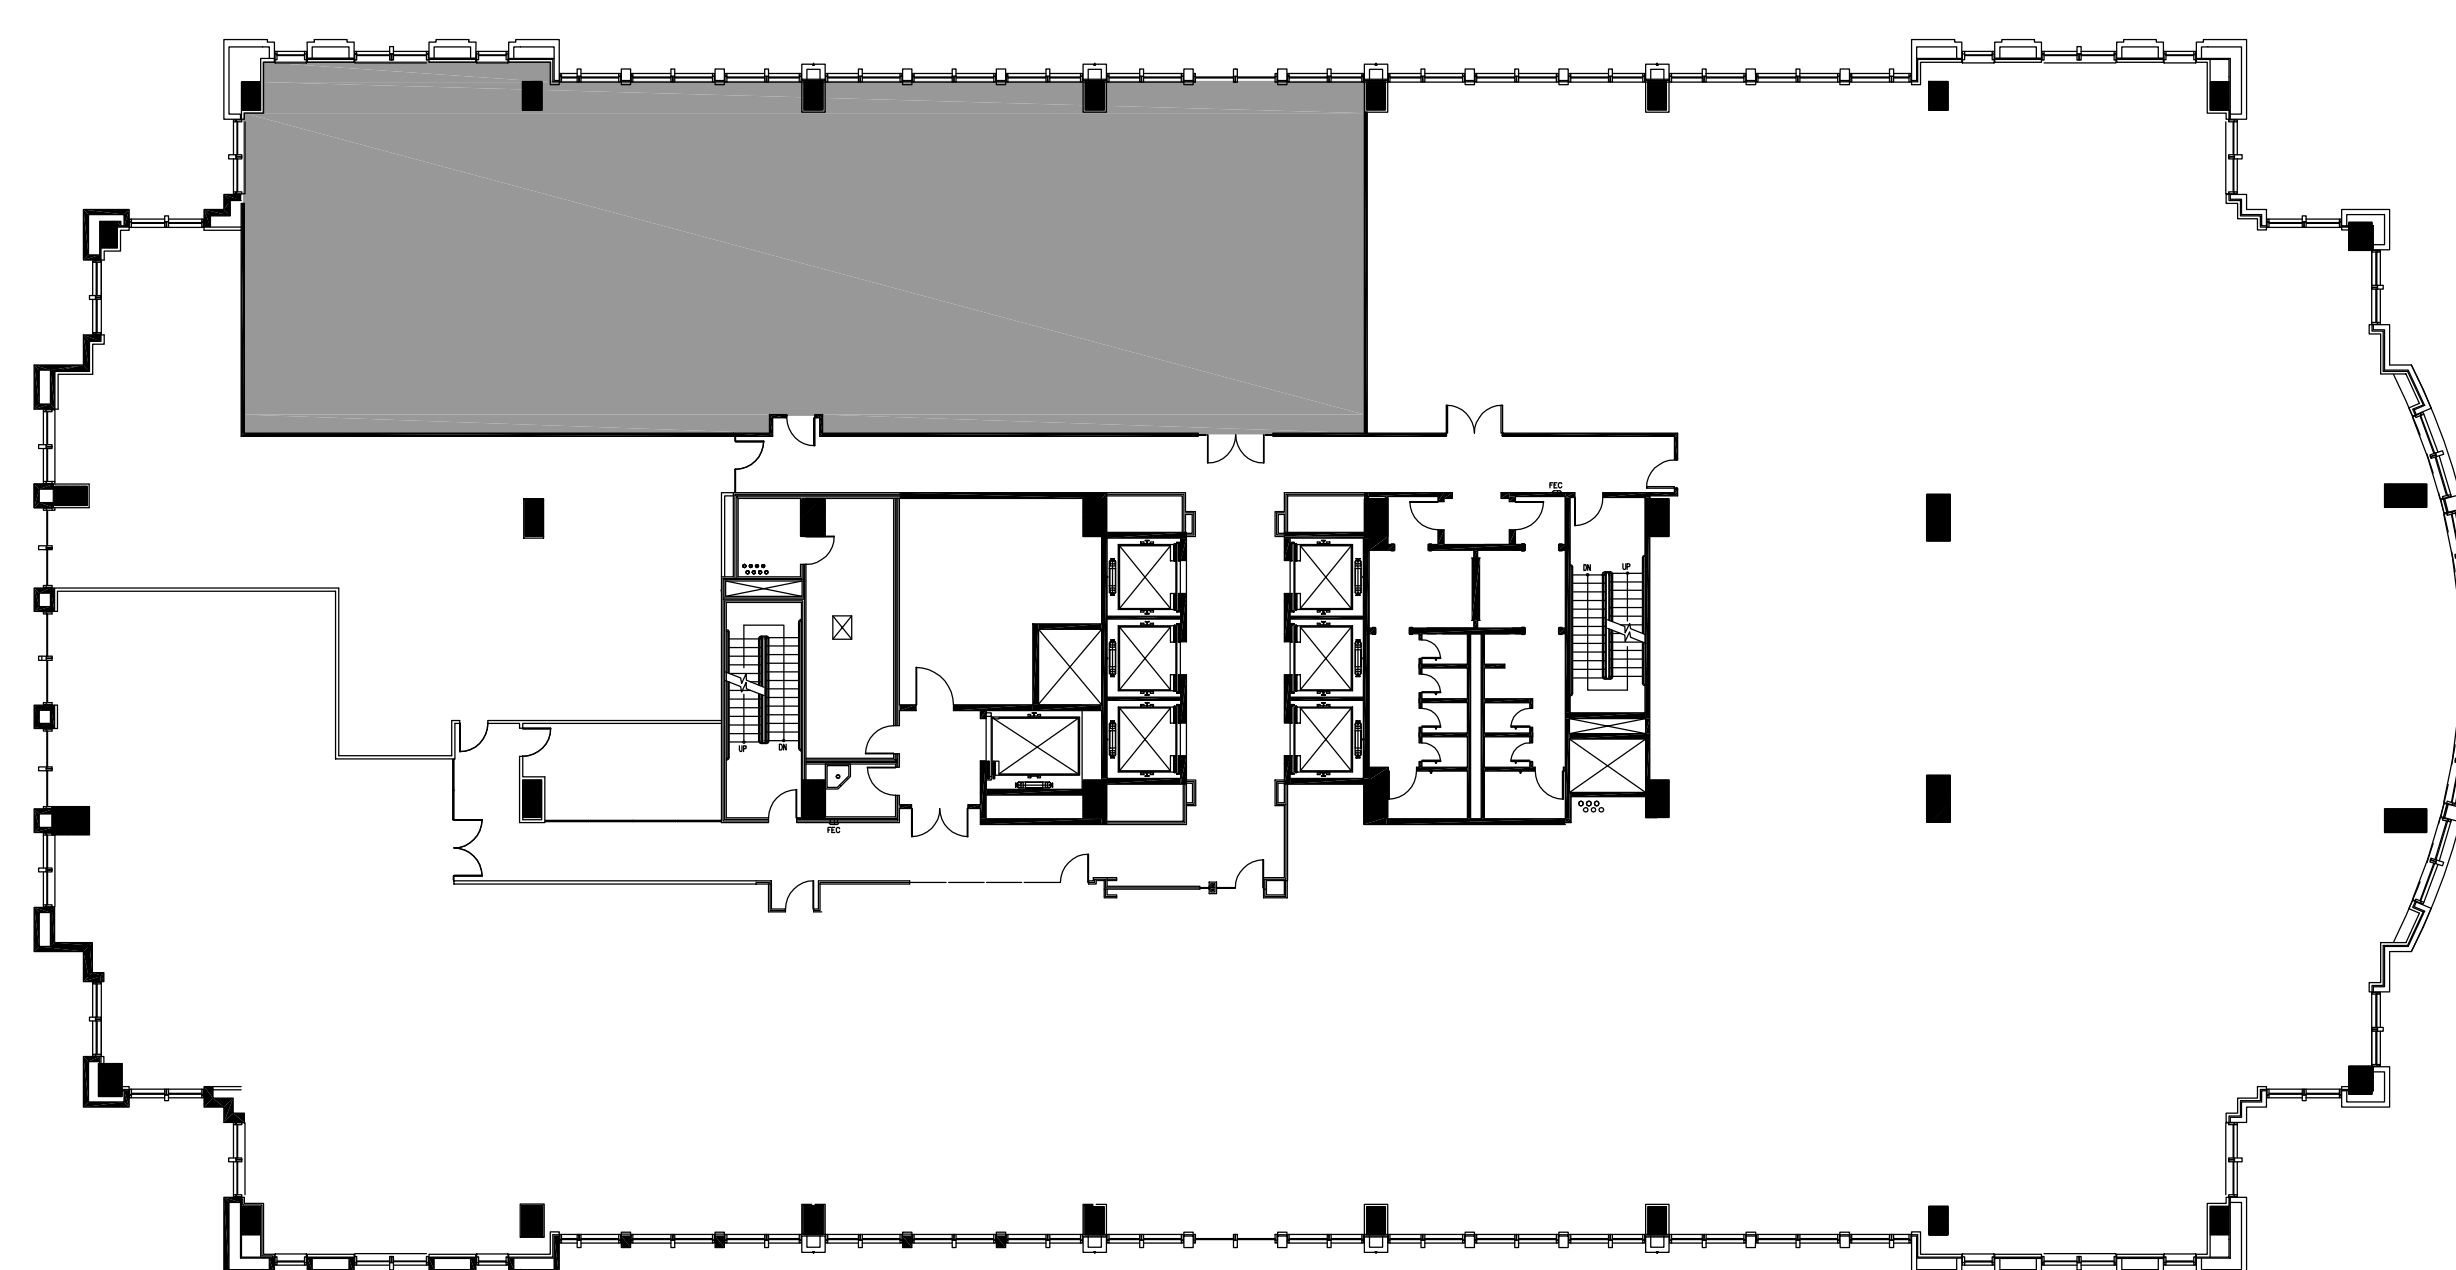

NO.	ISSUED FOR	DATE
	REVIEW	08-18-16
	PRICING	
	ENGINEERING	
	TAS REVIEW	
	BID	
	CONSTRUCTION	
	REVISION	08-22-16

RHONDA KRAFT
TEXAS REGISTERED INTERIOR DESIGNER
TBAE REGISTRATION NO. 1603
08-18-16
NOT TO BE USED FOR
REGULATORY APPROVAL,
PERMIT OR CONSTRUCTION.

**SPEC SUITE
SUITE 1250**

DATE	SCALE	TITLE
08-16-16	1/8"=1'-0"	SPACE PLAN #1
DESIGNED BY	CHECKED BY	
MKN	RNK	
SQ. FT.	SQ. FT.	
N/A	5,526	
PROJ. NO.		
		10556-35320
		SHEET NO.

SP1.12