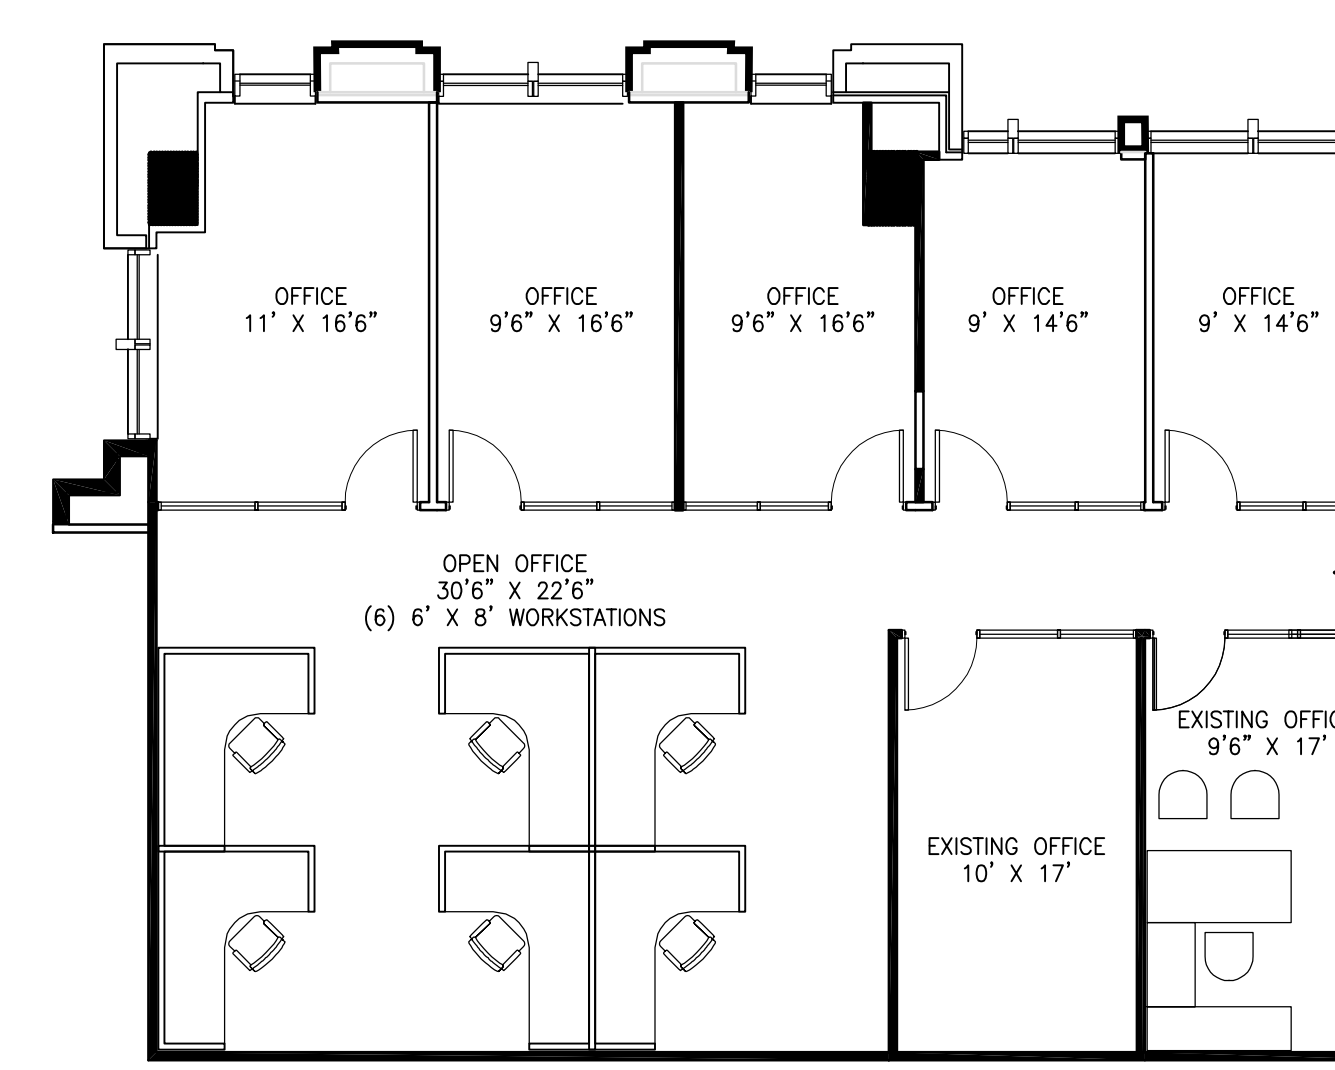

5080 Spectrum Drive
Suite 115 East
Addison, TX 75001
T: 972.385.3991
interprisedesign.com

ROSEWOOD COURT

2101 CEDAR SPRINGS RD
DALLAS, TX 75201

1 OPTION A
SCALE: 1/8"=1'-0"

2 OPTION B
SCALE: 1/8"=1'-0"

4 OPTION B ALTERNATE
SCALE: 1/8"=1'-0"

3 OPTION C
SCALE: 1/8"=1'-0"

12TH FLOOR
KEY PLAN

NO.	ISSUED FOR	DATE
	REVIEW	08-18-16
	PRICING	
	ENGINEERING	
	TAS REVIEW	
	BID	
	CONSTRUCTION	
	REVISION	08-22-16

RHONDA KRAFT
TEXAS REGISTERED INTERIOR DESIGNER
TBAE REGISTRATION NO. 1603
08-18-16
NOT TO BE USED FOR
REGULATORY APPROVAL,
PERMIT OR CONSTRUCTION.

**SPEC SUITE
SUITE 1250**

DATE	SCALE	TITLE
08-16-16	1/8"=1'-0"	SPACE PLAN #1
DESIGNED BY	CHECKED BY	
MKN	RNK	
SQ. FT.	SQ. FT.	
N/A	5,526	
PROJ. NO.		
		10556-35320
		SHEET NO.

SP1.12