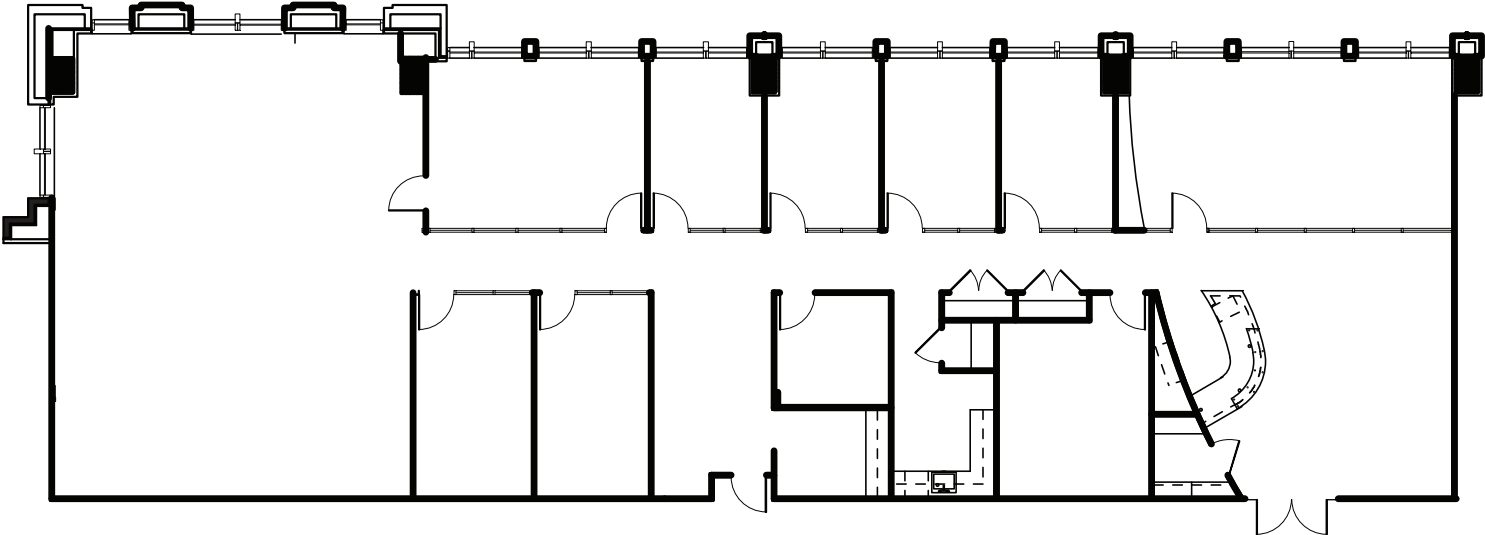

# SUITE 1250

Square Feet: 5,331 RSF | Floor: 12TH FLOOR

SUITE 1250  
KEY PLAN