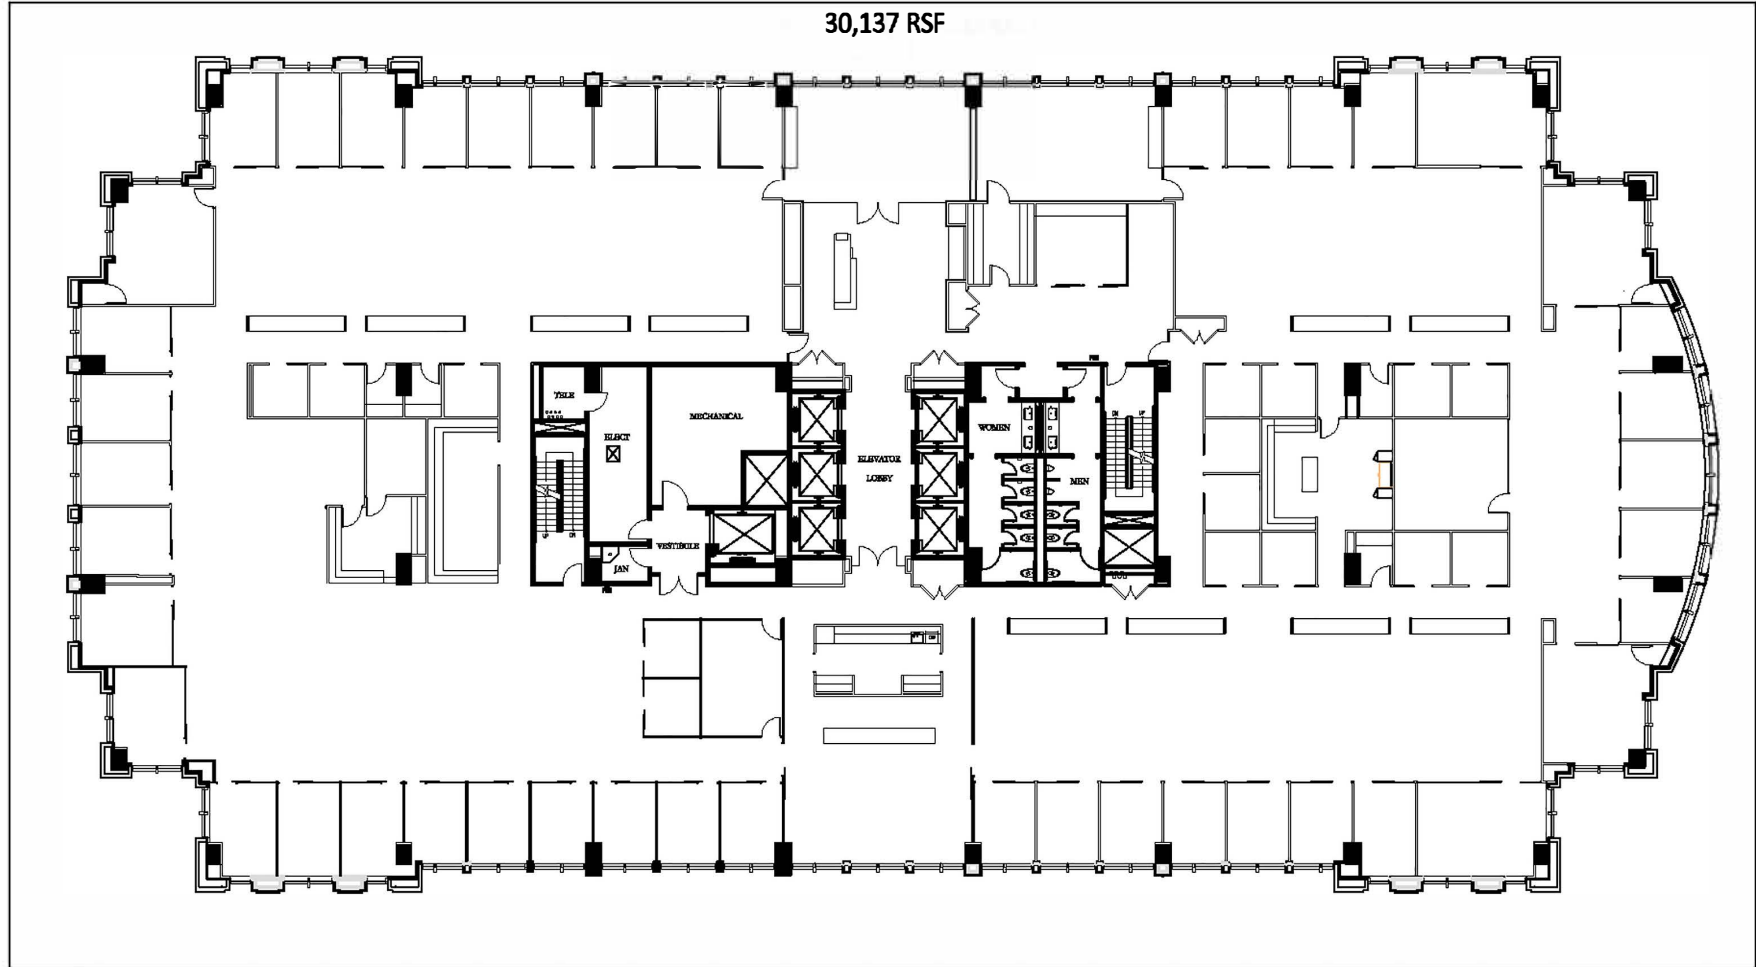

# FLOOR 9

Square Feet: 30,137

SUITE 900  
30,137 RSF

9TH FLOOR